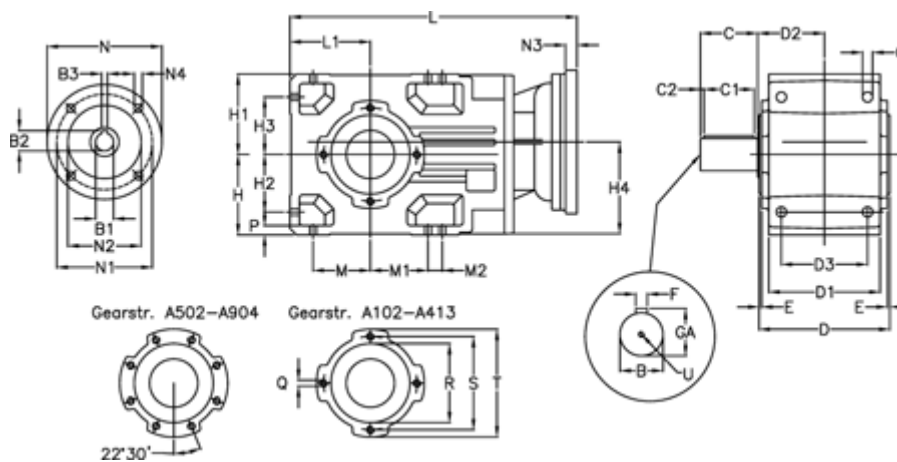

Article number: 29600101391230
 Description: Bevel helical gearbox
 A102UR-13,9-P80B5

Measures

B = 25	D1 = 95	H1 = 70	M2 = 0	Q = M8x12
B1 = 19	D2 = 63.0	H2 = 50	N = 200	R = 80
B2 = 21.8	D3 = 75	H3 = 50	N1 = 165	S = 100
B3 = 6	Description = A102UR-xx-P80 B5	H4 = 83.0	N2 = 130	T = 120
C = 45	E = 3.0	L = 302.0	N3 = -	U = M8x19
C1 = 35	F = 8	L1 = 70	N4 = M10x12	
C2 = 5.0	GA = 28	M = 50	O = 9.5	
D = 117	H = 70	M1 = 50	P = 9	